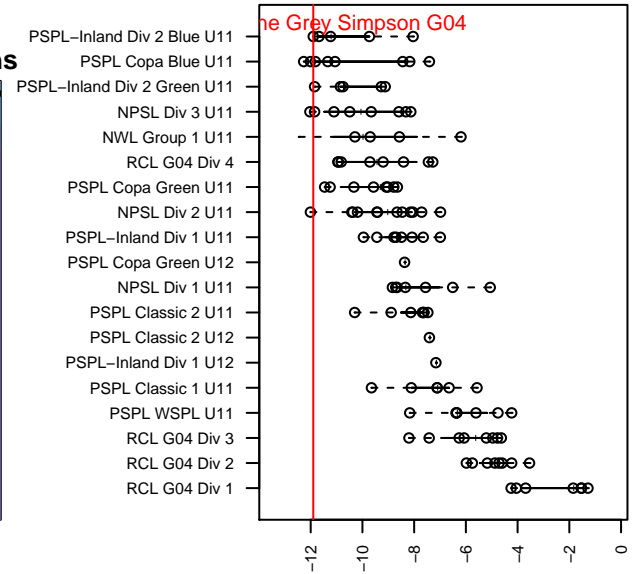

FC Spokane Grey Simpson G04

FC Spokane
 Spokane, WA
 G04 total strength=-67
 attack=0.06 defense=0.04
 fall league = PSPL-Inland Div 2 Blue U11
 notes= Simpson 2015

alt names used:
 FC Spokane G04 Grey-Simpson

Venues played:
 2015 PSPL-Inland Div 2 Blue U11

**attack and defense variance (black dot)
relative to other teams
and top 10 in region**

**attack and defense rating
relative to others at age
and all opponents in last 13 months**